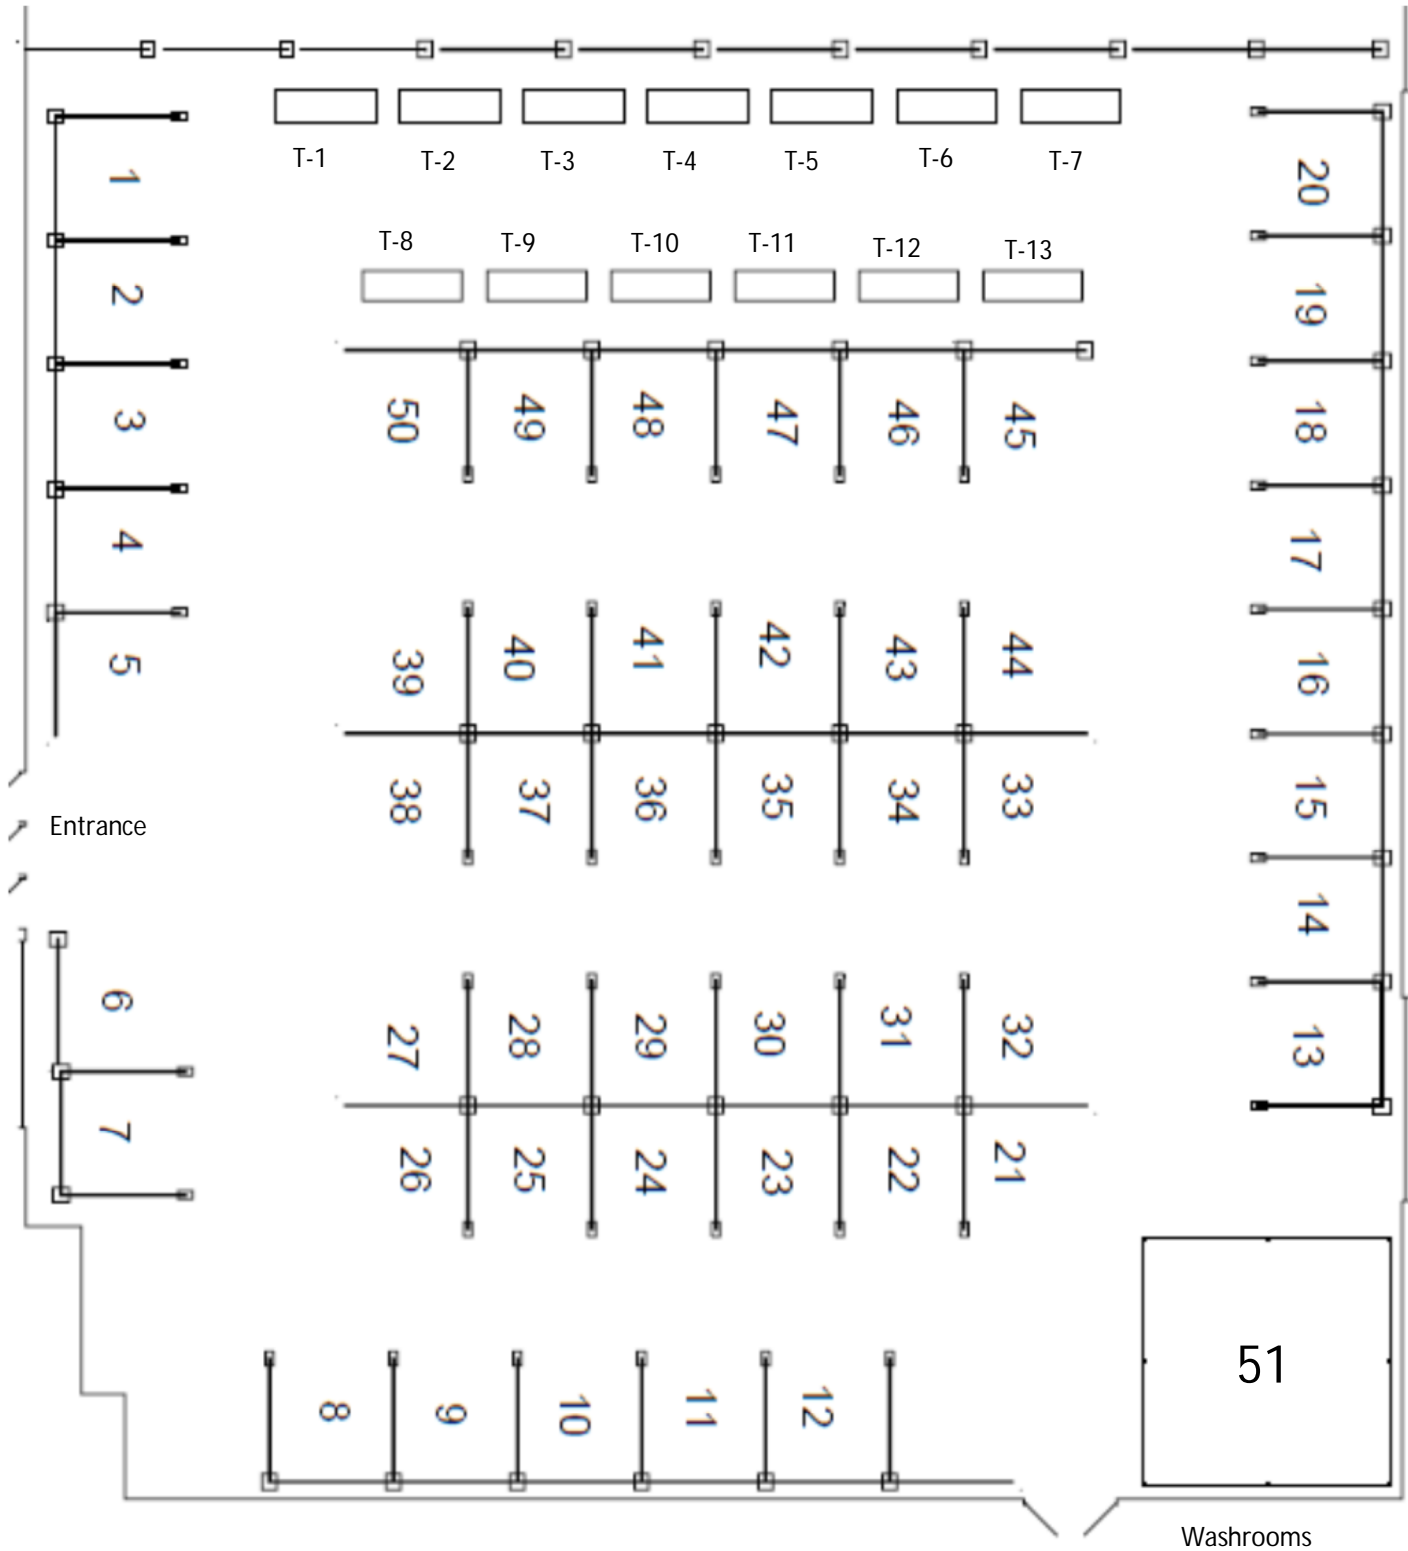

Total Elegance Bridal Show 2019 Floor Plan

Not to Scale

Floor plans are subject to venue and show management approval. Show Management reserve the right to change table/booth assignment at any time in order to enhance traffic flow (before and on the day of the show).