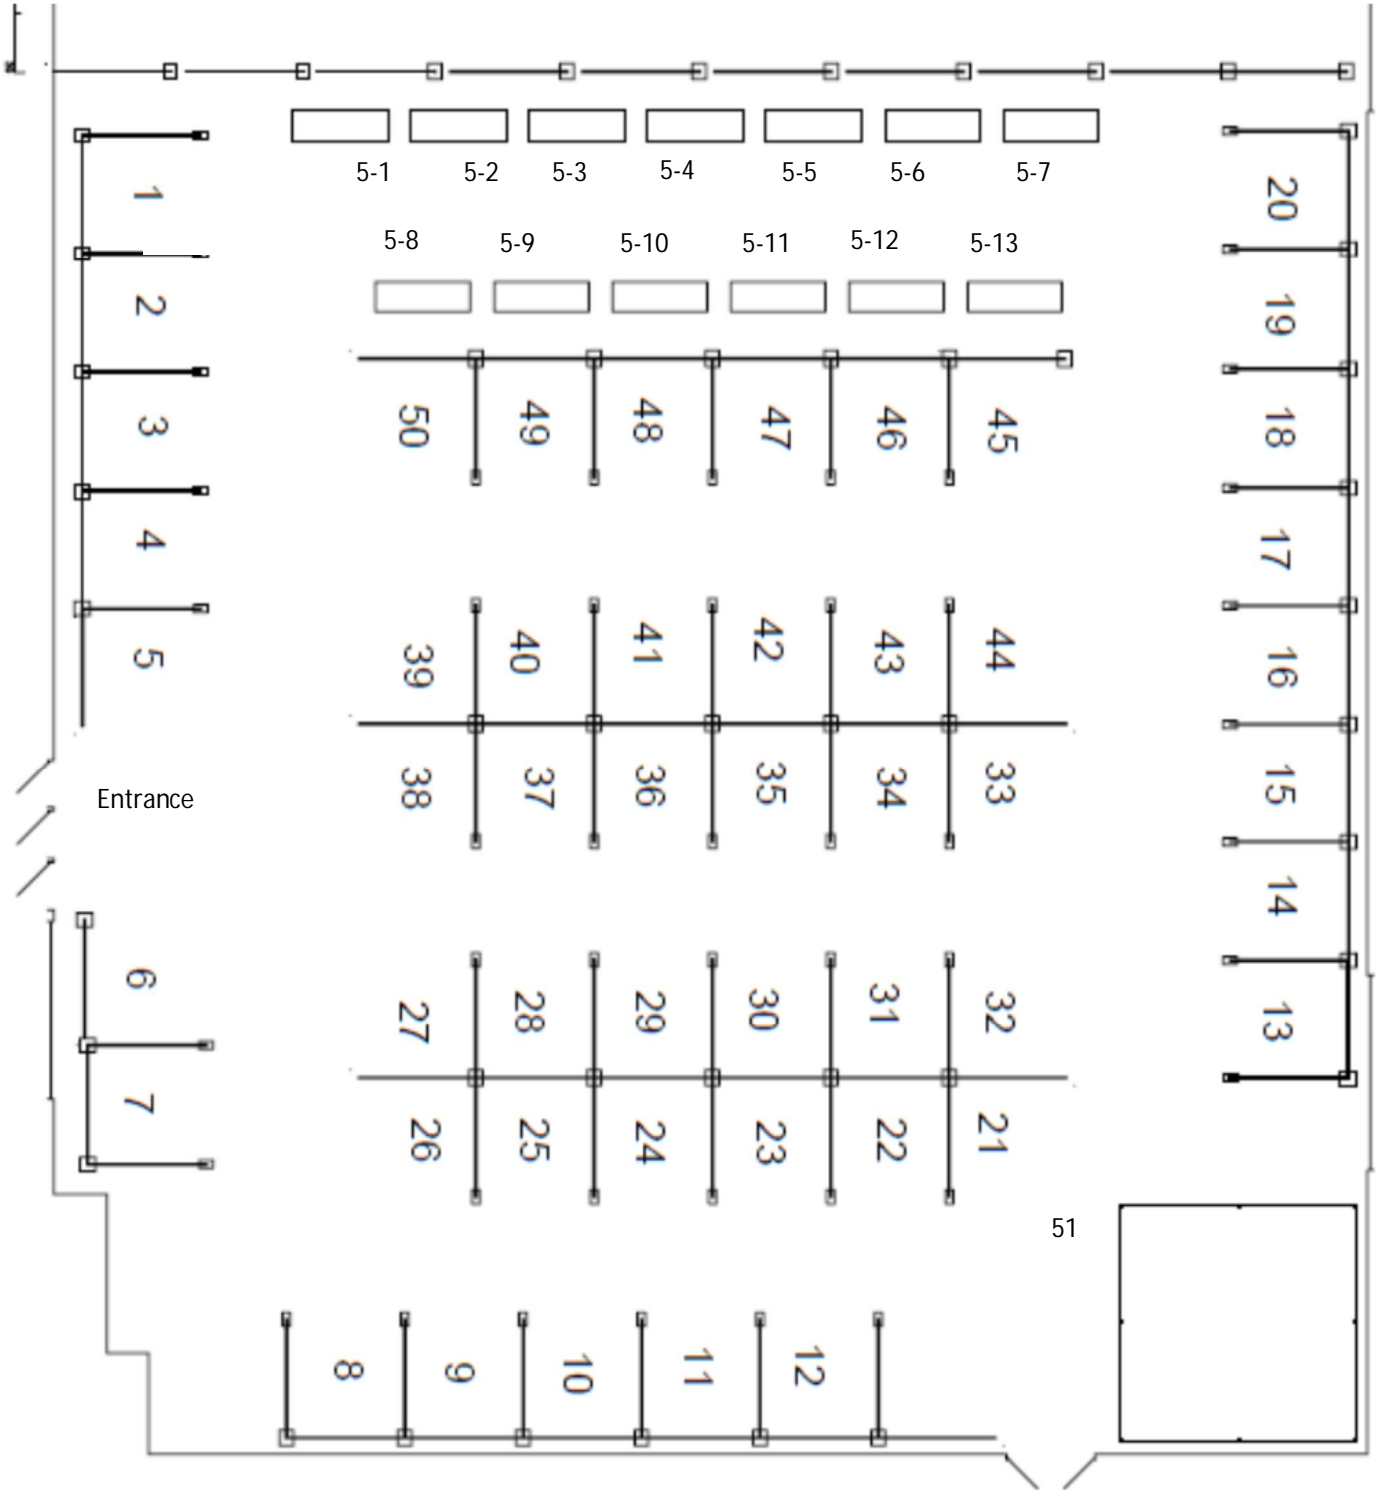

Total Elegance Bridal Show 2020 Floor Plan

Not to Scale

Floor plans are subject to venue and show management approval. Show Management reserve the right to change table/booth assignment at any time in order to enhance traffic flow (before and up to and including set up for the show).